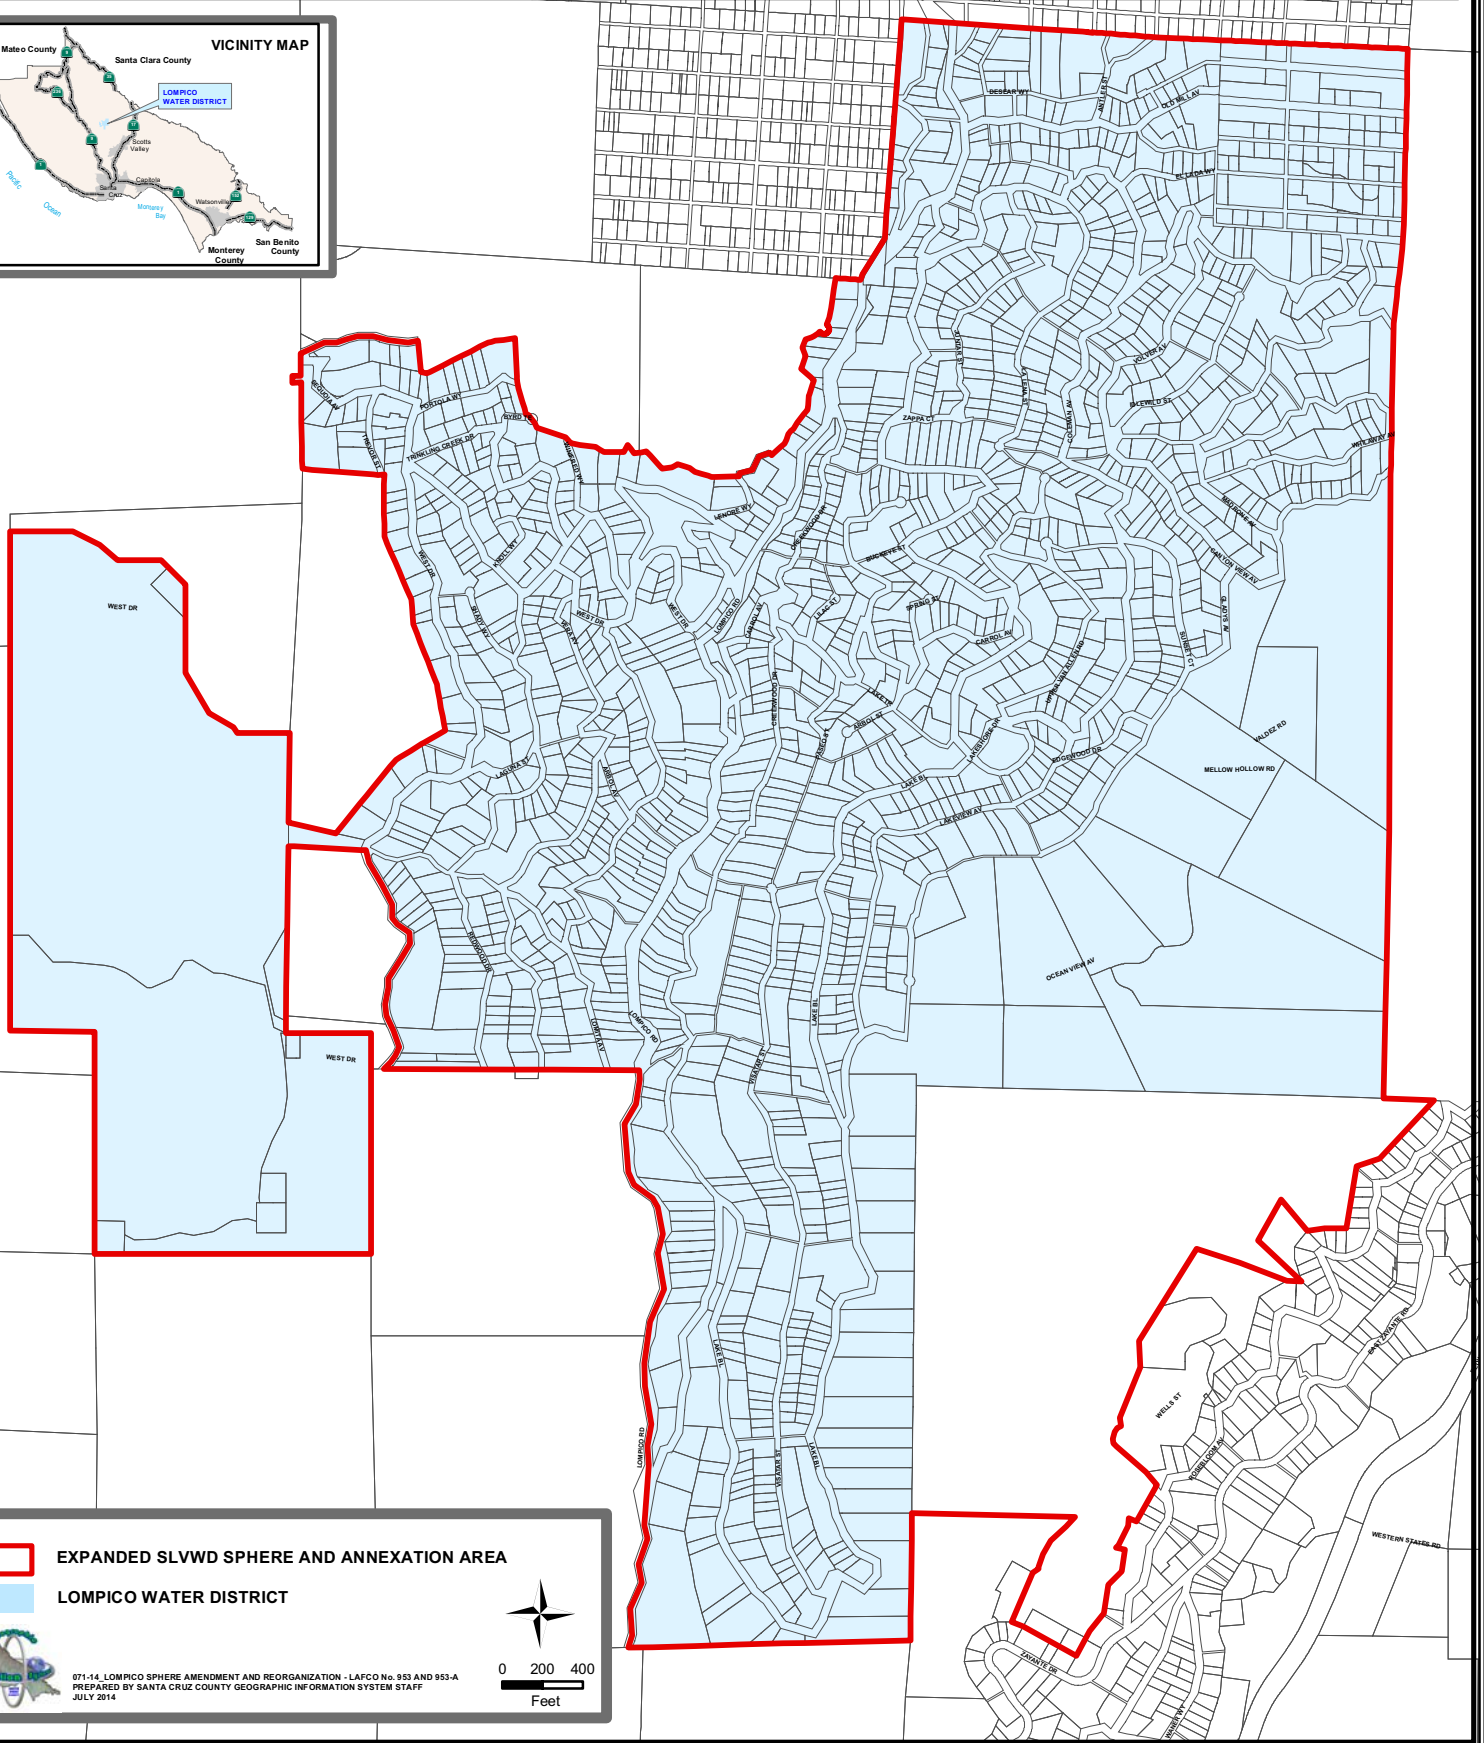

LOMPICO SPHERE AMENDMENT AND REORGANIZATION

LAFCO No. 953 AND 953-A

SANTA CRUZ COUNTY, CALIFORNIA

EXHIBIT B

- EXPANDED SLVWD SPHERE AND ANNEXATION AREA
- LOMPICO WATER DISTRICT

0 200 400
Feet